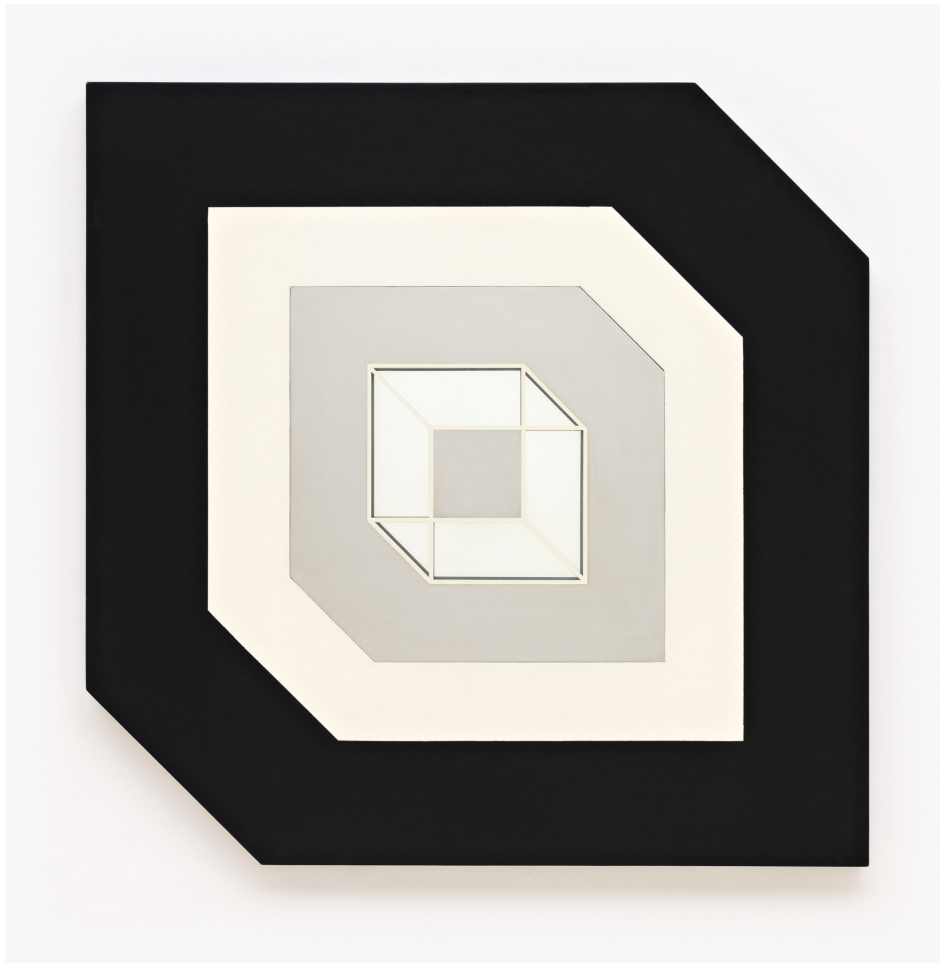

PACE PRINTS

Larry Bell

Lux III

1971

Silkscreen, mirror and canvas

36 x 36 inches

150