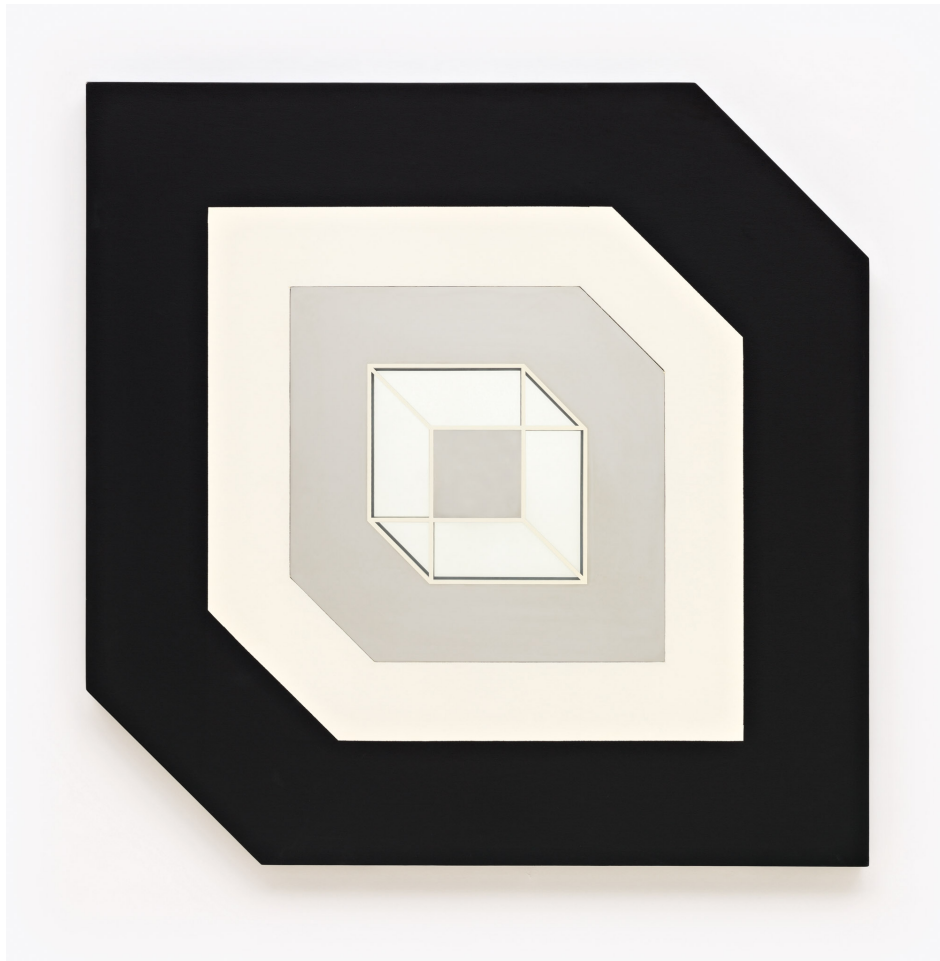

PACE PRINTS

Larry Bell

Lux III

1971

Silkscreen, mirror and canvas

36 x 36 inches

150